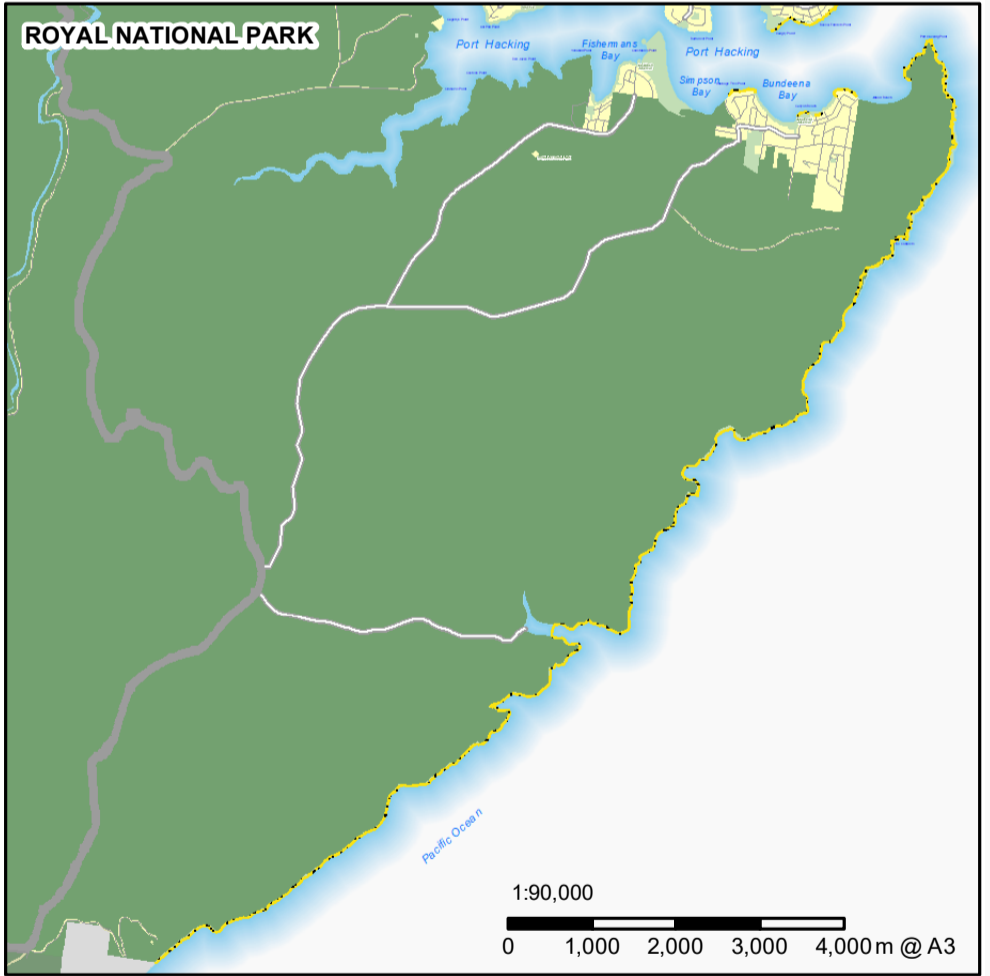

SUTHERLANDSHIRE

HIGH RISK ROCK FISHING LOCATION

1:31,500

0 500 1,000 1,500 m @ A3

Legends

- High Risk Rock Fishing Location
- Built Up Area
- National Park
- Reserve
- Rail
- Local Government Area
- Arterial
- Collector
- Distributor
- Local

CRONULLA Suburb Names