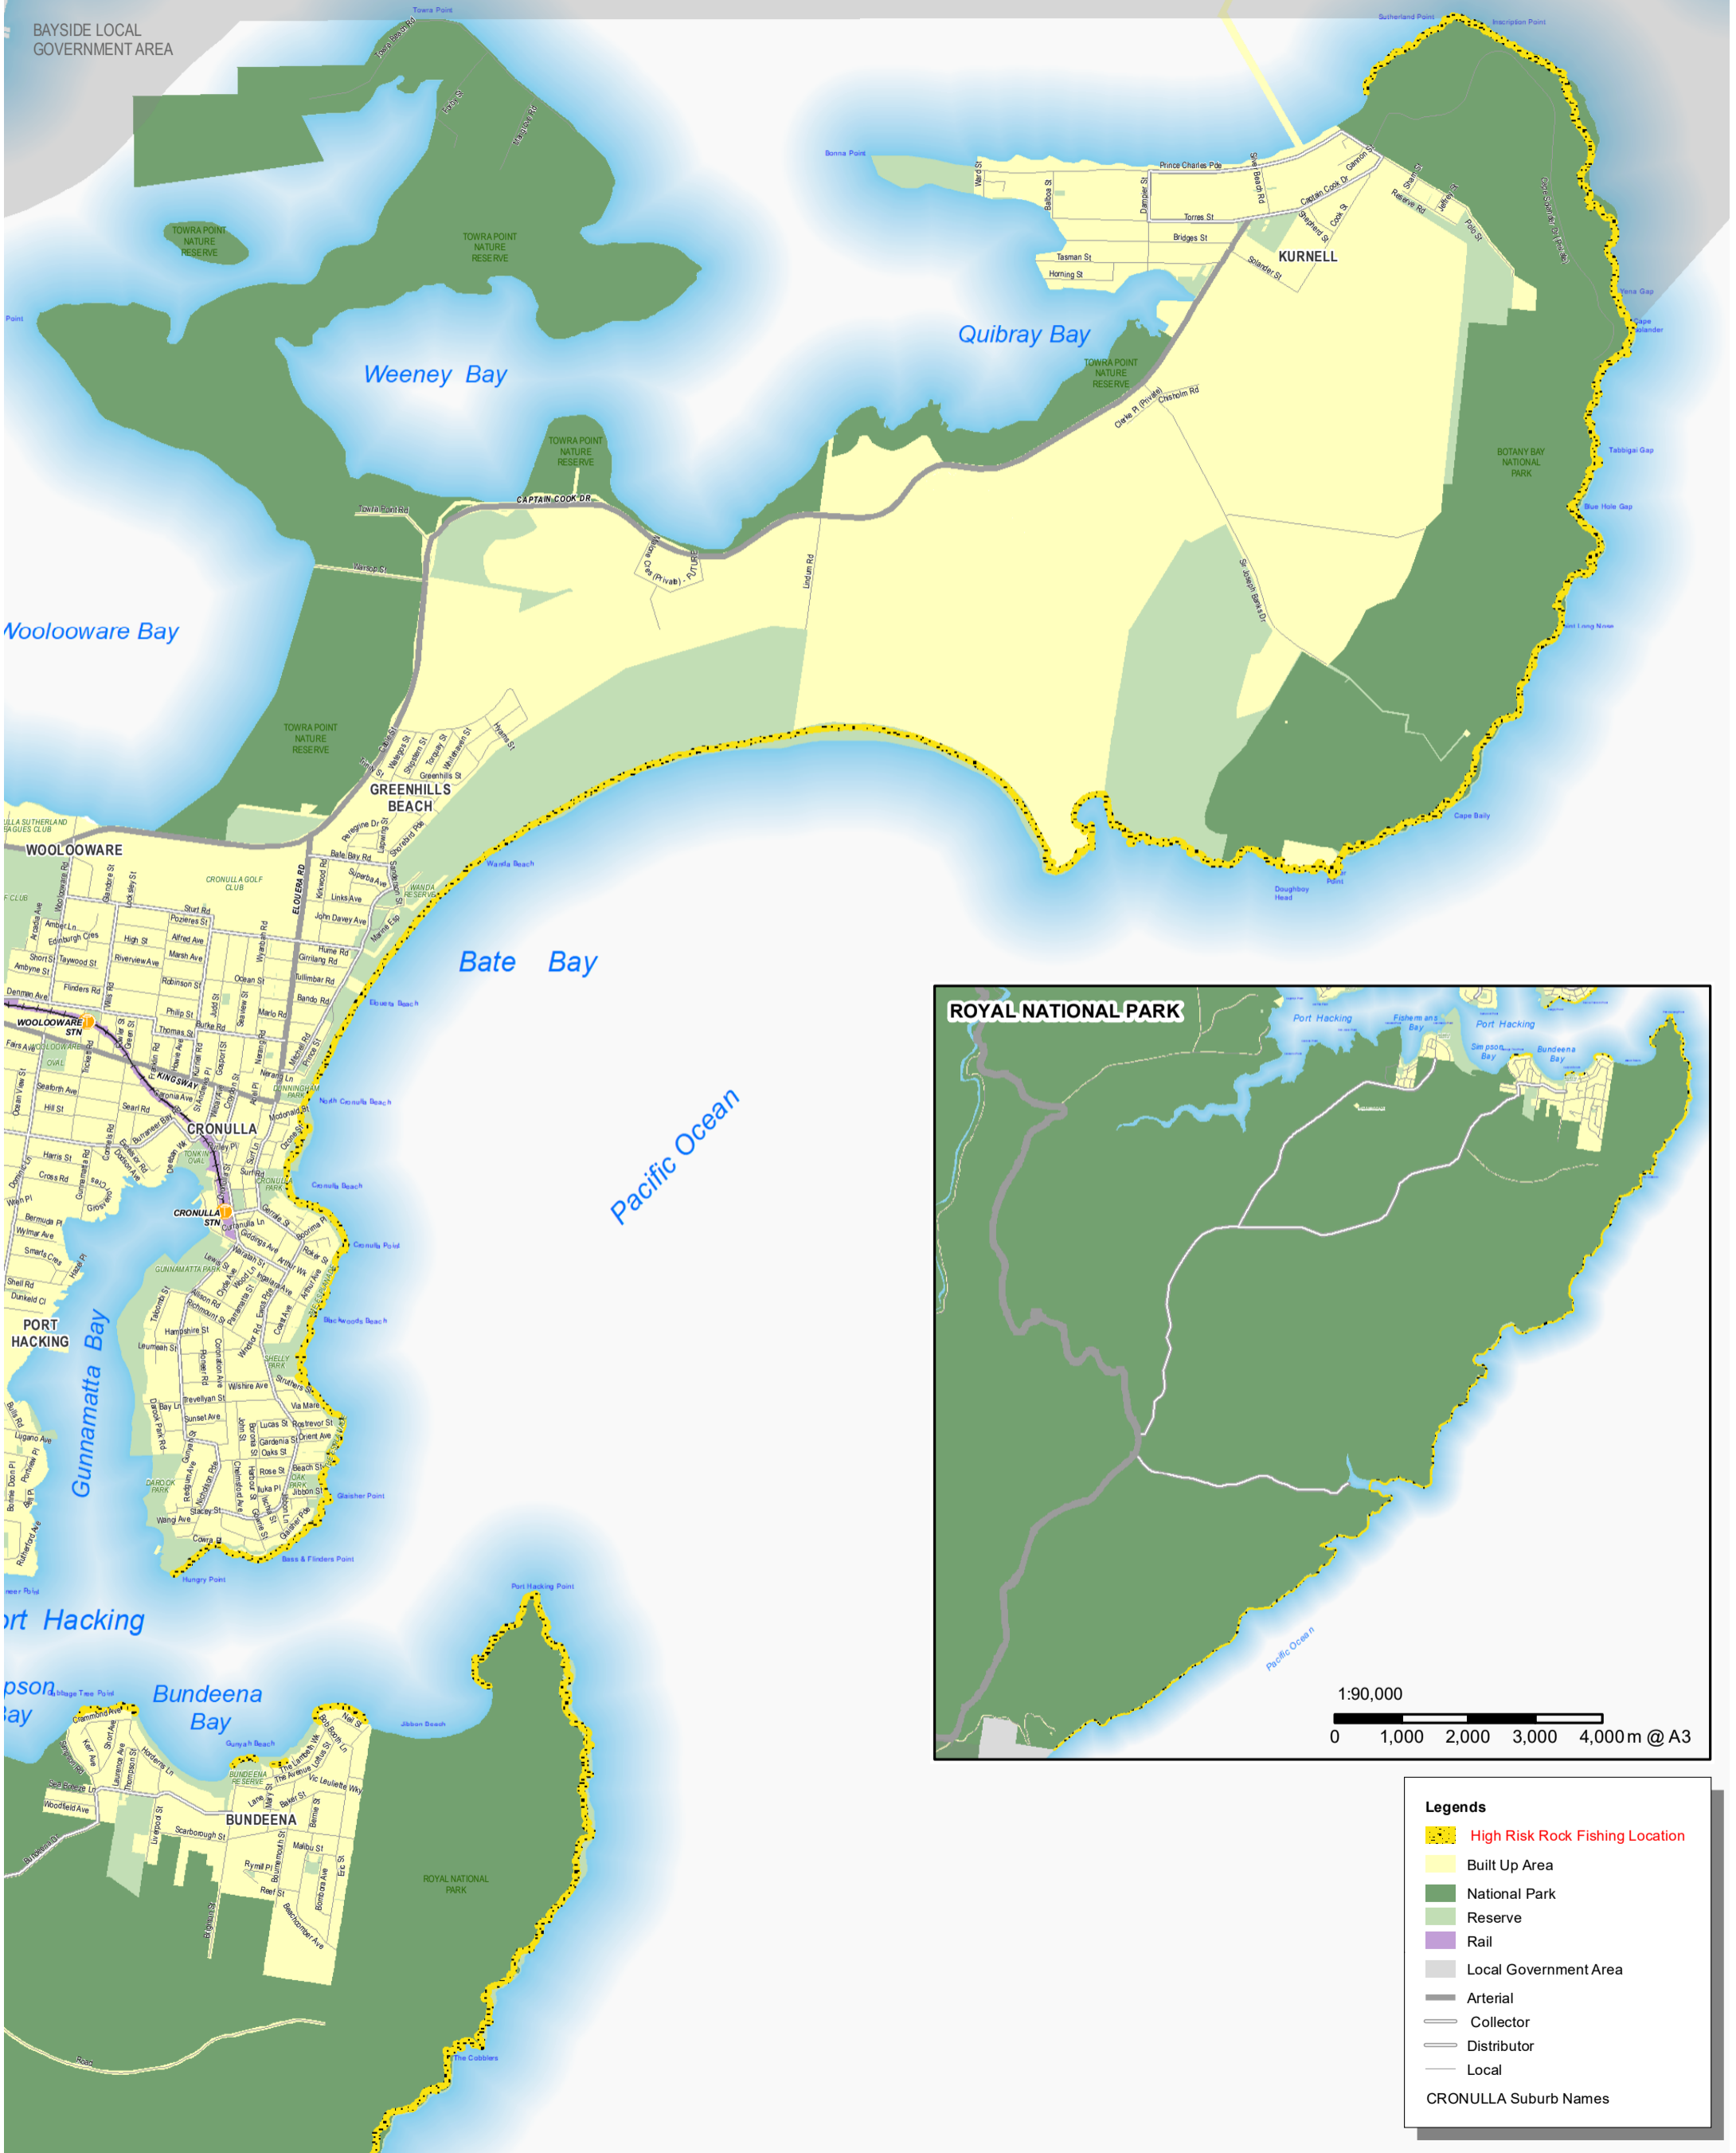

SUTHERLANDSHIRE

HIGH RISK ROCK FISHING LOCATION

1:31,500

0 500 1,000 1,500 m @ A3

Legends

- High Risk Rock Fishing Location
- Built Up Area
- National Park
- Reserve
- Rail
- Local Government Area
- Arterial
- Collector
- Distributor
- Local

CRONULLA Suburb Names